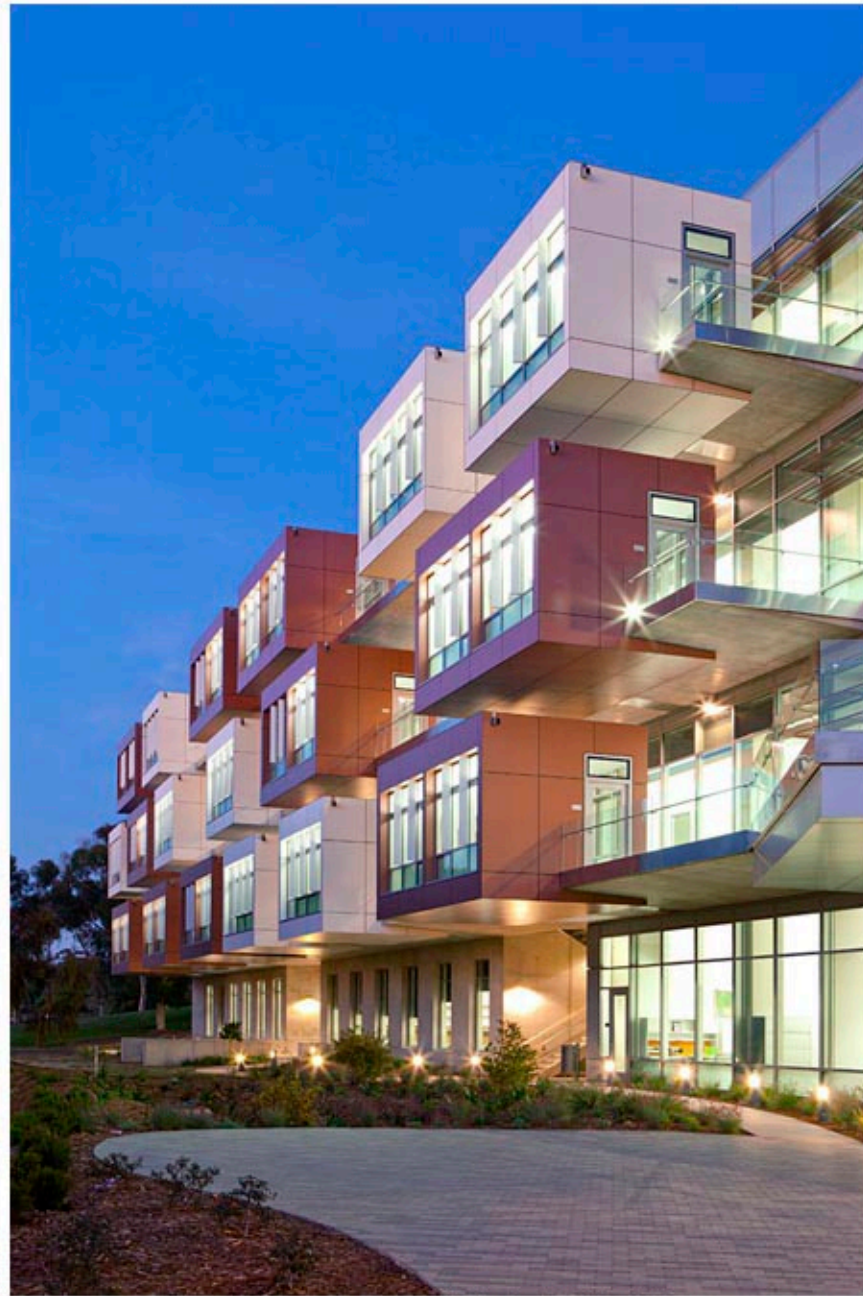

West Facade Overall Dusk 1899-JK.jpg

West Facade Detail dusk 1918-JK.jpg

West Facade Detail oblique 2603-JK.jpg

West facade Overall frm North1877-JK.jpg

Office SR Pod 4th Level 2071-JK.jpg

Office SR Pod Level04 2079-JK.jpg

LAB Overall 2030-JK.jpg

Break Room 2348-JK.jpg

Lobby 2200-JK.jpg

East Facade Overall 1989-JK.jpg

East Facade Detail 1947-JK.jpg

Auditoium Cafe S Facade Overall1965-JK.jpg

Cafe South walkway1960-JK.jpg

Cafe 2155-JK.jpg